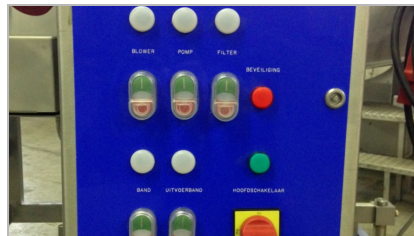

## TEMPURA DIPPER "GEA-CFS" TYPE TEMPUDIPPER 600 – TMD 600

- all stainless steel tempura submerger
- belt width 600 mm
- mobile
- adjustable height
- adjustable speed
- + outfeed belt
- top hold down belt
- outside dimensions (l x w x h) : ± 2.700 x 1.200 x 1.400 mm