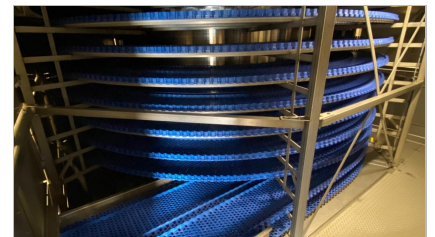

USED

DOUBLE SPIRAL COOLER "ICS" *Type ICS/C 1.6-838-2x8/115*

- Model: North - West
- spiral belt with 20 x 8 tiers
- nett belt width \pm 830 mm
- product height: max. \pm 150 mm
- Capacity: \pm 1.000 kg/hr @ 90min
- Siemens control
- Belt washing and drying system
- Additional in- and out-feed conveyor
- belts: 2-track
- Dimensions (l x w x h) : \pm 10.300 x 4.660 x 2.780 mm
- yoc 2011
- 3 x 400V, 50 Hz, 160A