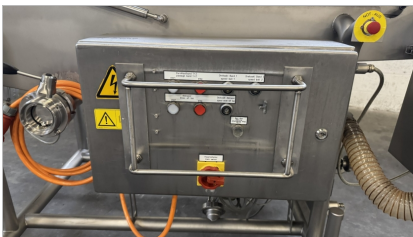

SOLD

TEMPURA DIPPER "ALCO", TYPE ADT 400

- belt width 400 mm
- all stainless steel
- adjustable speed
- with lower and upper belt
- adjustable upper belt
- with outfeed belt
- mobile
- dimensions (l x w x h) : ± 3.000 x 1.100 x 1.200 mm