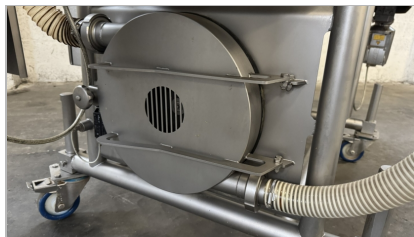

SOLD

TEMPURA DIPPER "ALCO", TYPE ADT 400

- belt width 400 mm
- all stainless steel
- adjustable speed
- with lower and upper belt
- adjustable upper belt
- with outfeed belt
- mobile
- dimensions (l x w x h) : ± 3.000 x 1.100 x 1.200 mm