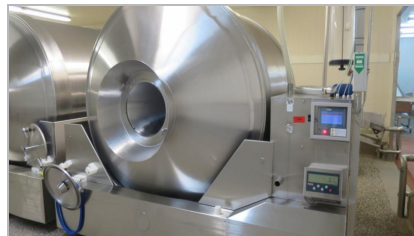

SOLD

VACUUM TUMBLER "HENNEKEN" 8.750 L, TYPE C5

- loading : from 800 to 4.000 kg
- PLC control
- adjustable speed
- water filter

- dimensions (l x w x h) : ± 3.350 x 2.655 x 2.630 mm
- with entry and exit

The vacuum tumbler type C is characterized by its two opposing openings. Thereby the user can apply the vacuum tumbler for the "in-line" production.

Interested? Contact us!
phone: +32 56 77 33 50 - email: info@barsso.com