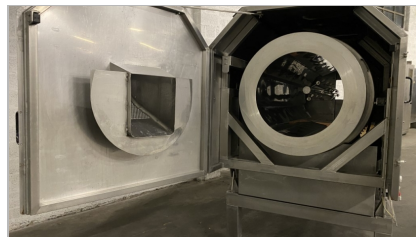

USED

SPRAY DRUM "MANFRED BLIND" TYPE SPRAY DRUM

- all stainless steel
- dimensions: ± 4,500 x 1,800 x 2,400 mm
- drum diameter: 900mm
- net drum length 3,000 mm
- adjustable inclination angle
- easy to clean
- inlet height: ± 2,350 mm (adjustable if necessary)
- discharge height: ± 850 mm
- power 3kW
- 400V, 50Hz
- 3 spray pipes
- Provided for extraction