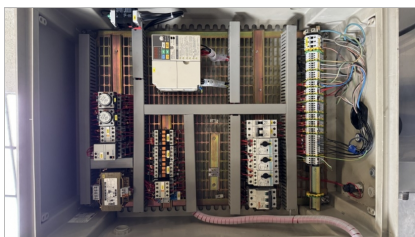

## VACUUM TUMBLER "LUTETIA" 2.000 L, TYPE T2

- all stainless steel
- control box with waiting, working and total time
- adjustable speed (speed controller)
- 2 main motors
- water filter
- dimensions (l x w x h) : ± 2.700 x 1.700 x 2.150 mm