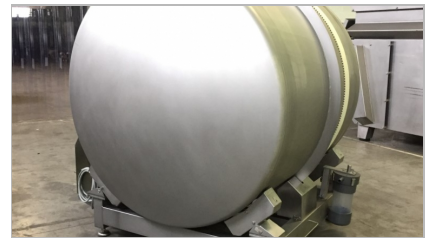

SOLD

“DORIT – VARIO-VAC” TUMBLER 4.200 L., TYPE VV-7-2001

- all stainless steel
- max. load 2000 kg (depending on the product)
- with control box with waiting, working and total time
- left / right turn
- with new vacuum pump Busch
- 3 speed engine : 1,3 / 2,6 / 5,2 rp/min
- dimensions (l x w x h) : ± 2.820 mm x 1.960 mm x 2.070 mm