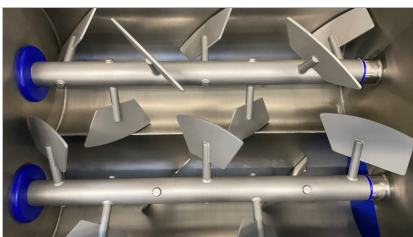

NEW

TWIN SHAFT PADDLE MIXER 900 L "BARSSO", TYPE BARMIX 900

Type Barmix 900

new !

- all stainless steel
- variable speed
- microcontroller
- 2 mixing directions
- pneumatic lid
- inspection gantry
- safety lid
- 11kW
- CE-approved
- Suitable for loader with "Easy Connect"
- Easy clean
- overall dimensions (L x w x h) : 2.180 x 1.000 x 1.600 mm