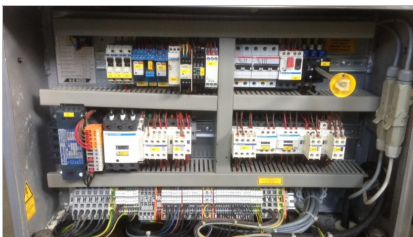

SOLD

SELF-FEED GRINDER "K+G WETTER", TYPE 418 + LOADER FOR 200L EUROBINS

- 130 mm - head
- 17 kW
- dimensions (l x w x h) : ± 1.300 x 1.100 x 1.800 mm
- loading height: ± 1.800 mm
- discharging height: ± 900 mm
- capacity hopper ± 250 L.
- **+ loader for 200L eurobins**