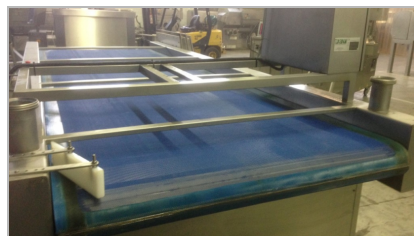

### COOLING TUNNEL 4000-1600

- all stainless steel
- adjustable speed
- total length  $\pm$  4.000 mm
- nett belt length  $\pm$  3.000 mm
- nett belt width  $\pm$  1.300 mm
- infeed height  $\pm$  1.100 mm
- maximum product height  $\pm$  80 mm