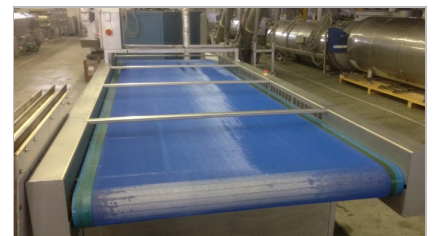

### COOLING TUNNEL 4000-1600

- all stainless steel
- adjustable speed
- total length  $\pm$  4.000 mm
- nett belt length  $\pm$  3.000 mm
- nett belt width  $\pm$  1.300 mm
- infeed height  $\pm$  1.100 mm
- maximum product height  $\pm$  80 mm